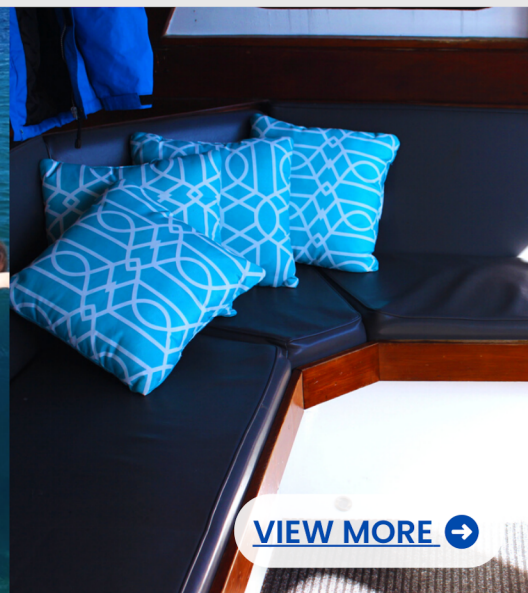

PIA

Price Start From
$ 1550.00

Max capacity: 37

A 45ft vessel with undercover carpeted back deck with weatherproof side clears, full-length canopy with side curtains, back deck and saloon areas all with seating, 2 x gas heaters (1 x back deck, 1 x cabin), fridge, table, 4-burner BBQ, LED 32 inch TV, and toilet.

Event Types

- ✓ Corporate
- ✓ Bucks Party
- ✓ Hens Party
- ✓ Social
- ✓ Birthday
- ✓ Wedding

[VIEW MORE](#) →